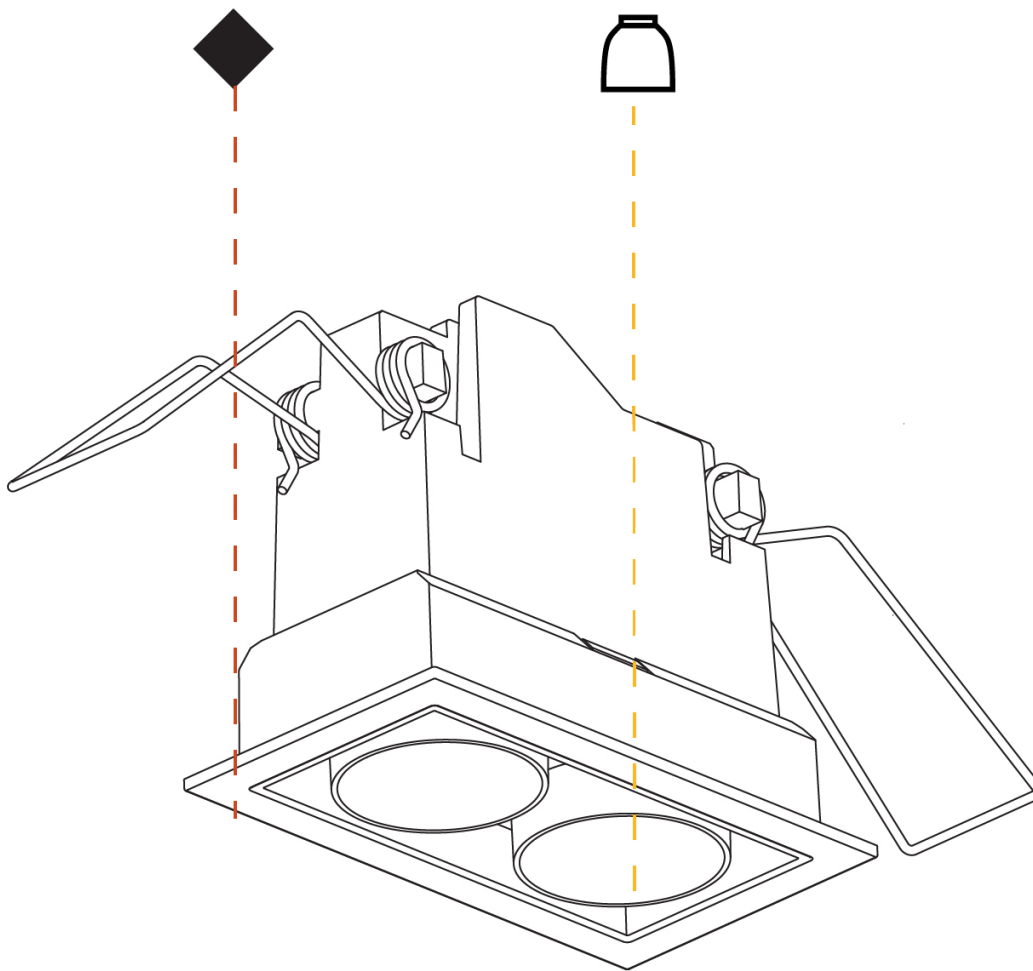

MAGIQ 2 CELL RECESSED

A35631-

PROJECT	_____
TYPE	_____
SPECIFIER	_____
QUANTITY	_____
DATE	_____