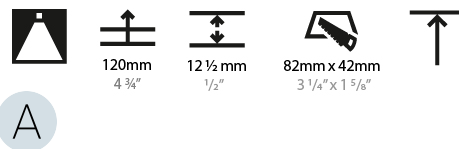

GENERAL

Series: Magiq
Subseries: Magiq 2 Cell
Brand: Prolicht
Division: Architectural
Mounting Type: Trimless
Mounting Location: Ceiling
Subcategory: Downlight

PHYSICAL

Shape: Rectangle
Length (mm): 70
Length (in): 2 ¾
Width (mm): 35
Width (in): 1 ⅜
Height (mm): 65
Height (in): 2 ⅙
Ceiling Thickness (mm): 12.5
Ceiling Thickness (in): 1/2
Min. Recessing Depth (mm): 100
Min. Recessing Depth (in): 3 ⅙
Light Distribution: Downlight
Weight (kg): 0.241
Weight (lbs): 0.53
Fixture Finish: BLK / WHI
Fixture Material: Aluminum Die Cast
Cut-out Measurements: 82mm / 3 1/4" x 42mm / 1 5/8"
Upon Request: Unique Ceiling Thickness

ELECTRICAL

Lamp Type: LED (Zhaga Standard)
Input Wattage (W): 9
Total Output Wattage (W): 8.2
Dimming: Tri-Mode (Non-Dimming and Phase Dimming (120Vac only) and 0-10V Dimming)
Driver Included: No
Driver Location: Remote
Driver Type: Constant Current - Universal
Driver Class: Class 2
Input Voltage (V): 120 - 277
Constant Current (MA): 1050

LED

Number of LEDs: 2
Color Temperature (°K): 2700 / 3000 / 3500 / 4000
Max. Delivered Lumen (lm): 314 / 342 / 350 / 357
Nominal Lumen (lm): 440 / 480 / 490 / 500
CRI: >90 CRI
Lamp Life (hrs): 50000
Upon Request: Special Color Temperature

OPTICAL

Reflector: 8 / 18 / 34
Upon Request: Special Beam Angles

RATINGS AND CERTIFICATIONS

Certified By: CSA Certified to UL and CSA Standards
IP rating: IP20