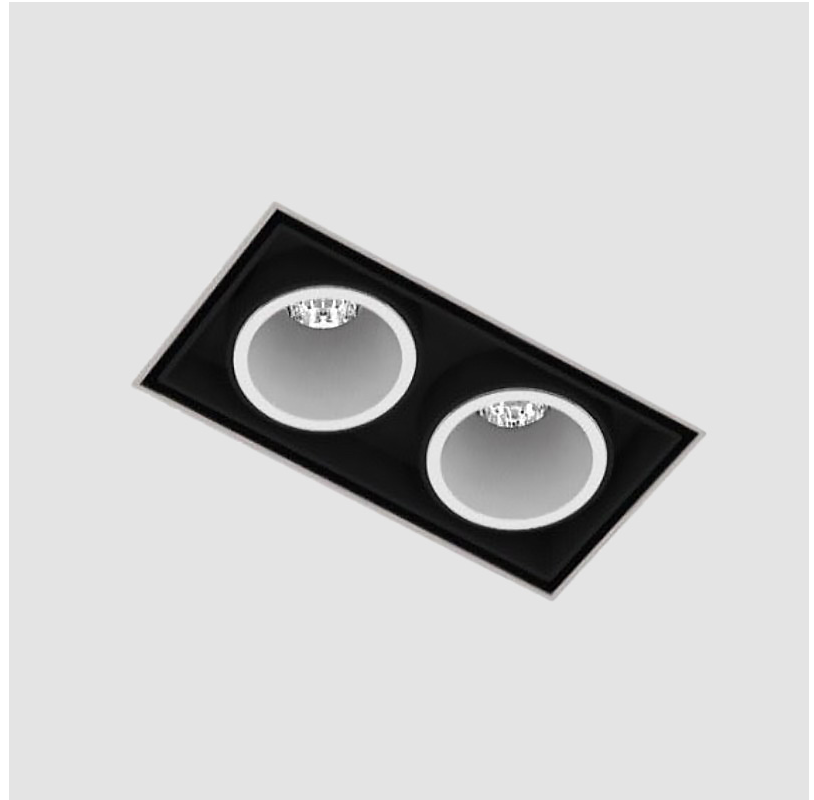

PHYSICAL

Shape: Rectangle
Length (mm): 70
Length (in): 2 ¾
Width (mm): 35
Width (in): 1 ⅜
Height (mm): 65
Height (in): 2 ⅞
Ceiling Thickness (mm): 12.5
Ceiling Thickness (in): 1/2
Min. Recessing Depth (mm): 100
Min. Recessing Depth (in): 3 ⅝
Light Distribution: Direct
Weight (kg): 0.246
Weight (lbs): 0.54

Fixture Finish: SSR / BKV / CWI / CRY / HAB / UFT / ITA / RUA / FTG / MYG / LOD / PUS / FRO / FUP / KIA / POP / BLS / SPG / MEY / GOH / GUM / CHC / COM / ABZ / JAG / OBR / MOS / ROR

Holder Finish: WHI / BLK

Fixture Material: Aluminum Die Cast

Cut-out Measurements: 82mm / 3 1/4" x 42mm / 1 5/8"

Upon Request: Unique Ceiling Thickness

ELECTRICAL

Lamp Type: LED (Zhaga Standard)
Input Wattage (W): 7.7
Total Output Wattage (W): 6.6
Dimming: Tri-Mode (Non-Dimming and Phase Dimming (120Vac only) and 0-10V Dimming)
Driver Included: No
Driver Location: Remote
Driver Type: Constant Current - Universal
Driver Class: Class 2
Input Voltage (V): 120 - 277
Constant Current (MA): 1050

LED

Number of LEDs: 2
Color Temperature (°K): 2700 / 3000 / 3500 / 4000
Max. Delivered Lumen (lm): 319 / 348 / 356 / 363
Nominal Lumen (lm): 440 / 480 / 490 / 500
CRI: >90 CRI
Lamp Life (hrs): 50000
Upon Request: Special Color Temperature

OPTICAL

Reflector: 8 / 18 / 34

Upon Request: Special Beam Angles

RATINGS AND CERTIFICATIONS

Certified By: CSA Certified to UL and CSA Standards

Zaneen Group Inc. © 2024. 1-800-388-3382, F-416-247-9319, www.zaneen.com

120mm
4 3/4"

12 1/2 mm
1/2"

82mm x 42mm
3 1/4" x 1 5/8"