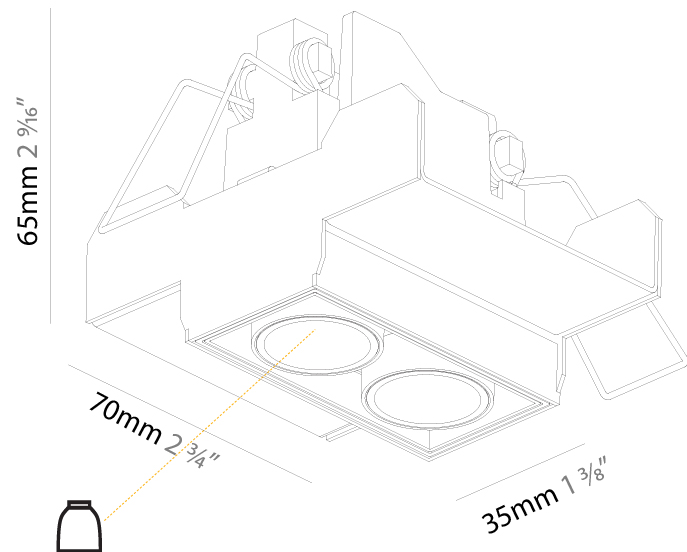

GENERAL

Series: Magiq
Subseries: Magiq 2 Cell
Brand: Prolicht
Division: Architectural
Mounting Type: Trimless
Mounting Location: Ceiling
Subcategory: Downlight

PHYSICAL

Shape: Rectangle
Length (mm): 70
Length (in): 2 ¾
Width (mm): 35
Width (in): 1 ⅜
Height (mm): 65
Height (in): 2 ⅙
Ceiling Thickness (mm): 12.5
Ceiling Thickness (in): 1/2
Min. Recessing Depth (mm): 100
Min. Recessing Depth (in): 3 ⅙
Light Distribution: Downlight
Weight (kg): 0.241
Weight (lbs): 0.53
Fixture Finish: BLK / WHI
Fixture Material: Aluminum Die Cast
Cut-out Measurements: 82mm / 3 1/4" x 42mm / 1 5/8"
Upon Request: Unique Ceiling Thickness

ELECTRICAL

Lamp Type: LED (Zhaga Standard)
Input Wattage (W): 9
Total Output Wattage (W): 8.2
Dimming: Tri-Mode (Non-Dimming and Phase Dimming (120Vac only) and 0-10V Dimming)
Driver Included: No
Driver Location: Remote
Driver Type: Constant Current - Universal
Driver Class: Class 2
Input Voltage (V): 120 - 277
Constant Current (MA): 1050

LED

Number of LEDs: 2
Color Temperature (°K): 2700 / 3000 / 3500 / 4000
Max. Delivered Lumen (lm): 314 / 342 / 350 / 357
Nominal Lumen (lm): 440 / 480 / 490 / 500
CRI: >90 CRI
Lamp Life (hrs): 50000
Upon Request: Special Color Temperature

OPTICAL

Reflector: 8 / 18 / 34
Upon Request: Special Beam Angles

RATINGS AND CERTIFICATIONS

Certified By: CSA Certified to UL and CSA Standards
IP rating: IP20