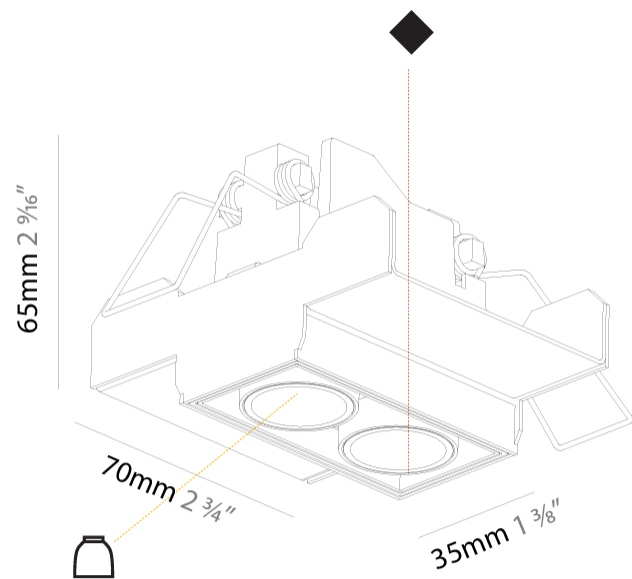

PHYSICAL

Shape: Rectangle
Length (mm): 70
Length (in): 2 ¾
Width (mm): 35
Width (in): 1 ⅜
Height (mm): 65
Height (in): 2 ⅞
Ceiling Thickness (mm): 12.5
Ceiling Thickness (in): 1/2
Min. Recessing Depth (mm): 100
Min. Recessing Depth (in): 3 ⅝
Light Distribution: Direct
Weight (kg): 0.246
Weight (lbs): 0.54

Fixture Finish: SSR / BKV / CWI / CRY / HAB / UFT / ITA / RUA / FTG / MYG / LOD / PUS / FRO / FUP / KIA / POP / BLS / SPG / MEY / GOH / GUM / CHC / COM / ABZ / JAG / OBR / MOS / ROR

Holder Finish: WHI / BLK

Fixture Material: Aluminum Die Cast

Cut-out Measurements: 82mm / 3 1/4" x 42mm / 1 5/8"

Upon Request: Unique Ceiling Thickness

ELECTRICAL

Lamp Type: LED (Zhaga Standard)
Input Wattage (W): 7.7
Total Output Wattage (W): 6.6
Dimming: Tri-Mode (Non-Dimming and Phase Dimming (120Vac only) and 0-10V Dimming)
Driver Included: No
Driver Location: Remote
Driver Type: Constant Current - Universal
Driver Class: Class 2
Input Voltage (V): 120 - 277
Constant Current (MA): 1050

LED

Number of LEDs: 2
Color Temperature (°K): 2700 / 3000 / 3500 / 4000
Max. Delivered Lumen (lm): 319 / 348 / 356 / 363
Nominal Lumen (lm): 440 / 480 / 490 / 500
CRI: >90 CRI
Lamp Life (hrs): 50000
Upon Request: Special Color Temperature

OPTICAL

Reflector: 8 / 18 / 34

Upon Request: Special Beam Angles

RATINGS AND CERTIFICATIONS

Certified By: CSA Certified to UL and CSA Standards

Zaneen Group Inc. © 2024. 1-800-388-3382, F-416-247-9319, www.zaneen.com

120mm
4 3/4"

12 1/2 mm
1/2"

82mm x 42mm
3 1/4" x 1 5/8"